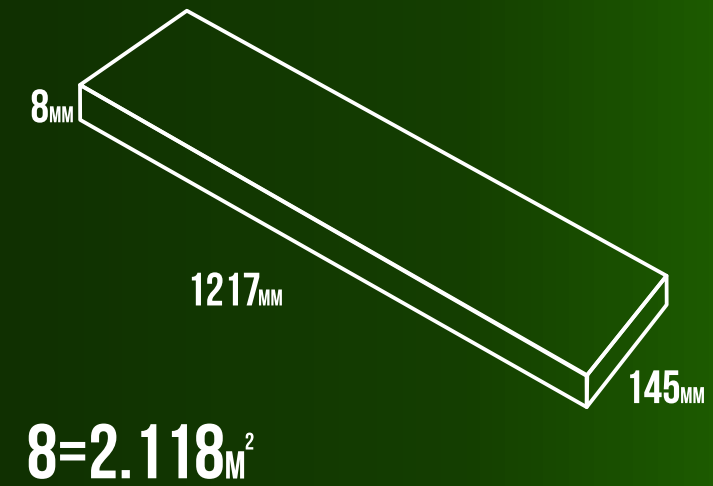

Laminate Flooring